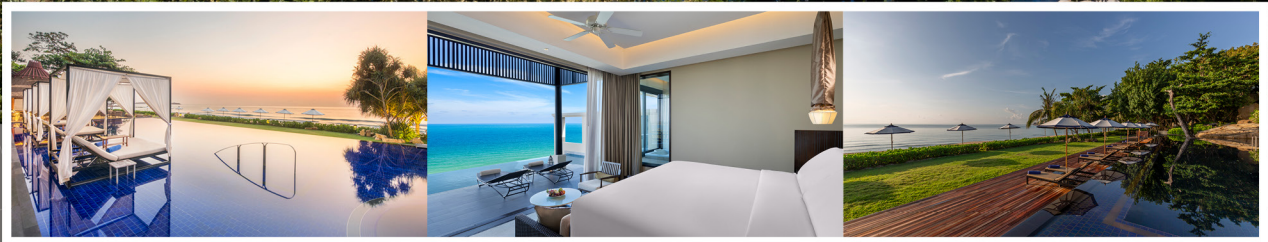

VANA BELLE  
RESORT  
KOH SAMUI

Marriott®  
INTERNATIONAL

# SUN & SANDS SAMUI ESCAPE

VANA BELLE, A LUXURY COLLECTION RESORT,  
KOH SAMUI

**BOOKING PERIOD:** 15 AUGUST – 15 SEPTEMBER 2024

**STAY PERIOD:** 1 SEPTEMBER 2024 – 31 MARCH 2025

**2-NIGHT PACKAGE STARTS FROM THB 9,999 NET PER NIGHT WITH DAILY BREAKFAST**

ROOM CATEGORY	RATE
JUNGLE ONE BEDROOM POOL SUITE	THB 9,999 net

**2-NIGHT PACKAGE STARTS FROM THB 13,500 NET PER NIGHT  
WITH DAILY BREAKFAST AND SELECT ONE BENEFIT OF YOUR CHOICE BELOW**

- Jib Nam Cha afternoon tea set for 2 persons per stay
- Resort credit valued THB 2,000 net per stay
- Round-trip airport transfer to/from Samui International Airport
- 30-minute spa treatment for 2 persons per stay

ROOM CATEGORY	RATE
OCEAN POOL ONE BEDROOM SUITE	THB 13,500 net
PREMIUM OCEAN POOL ONE BEDROOM SUITE	THB 15,500 net