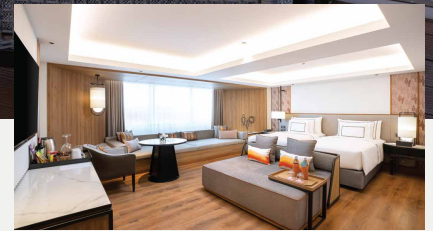

Exclusive Promotions at the 71st Thai Tiew Thai Event, Queen Sirikit National Convention Center

ROOM TYPE	STAYING PERIOD	
	1 September - 31 October 2024	1 November 2024 - 30 April 2025
Meliá Room	THB 4,000 net	THB 5,200 net
Premium Room	THB 4,500 net	THB 5,700 net