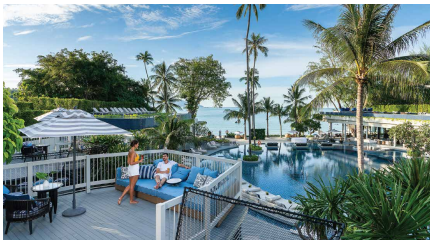

Exclusive Room Rates at the 68th Thai Tiew Thai Event, Bangkok International Trade & Exhibition Centre (BITEC)

ROOM TYPE	STAYING PERIOD		
	30 Nov – 15 Dec 2023	11 Jan – 29 Feb 2024	1 – 31 Mar 2024
Deluxe Room	THB 4,800 net	THB 8,500 net	THB 7,500 net
Premium Room	THB 5,300 net	THB 9,000 net	THB 8,000 net
Duplex Boat Suite	THB 6,800 net	THB 10,500 net	THB 9,500 net

INCLUSIONS

- Daily breakfast for two persons.
- One child below 11 stays for free, sharing the same bed with a parent and enjoying breakfast at no additional cost.
- Complimentary Food and Beverage or Spa Credit at THB 1,000 net per night for every 2 nights stay.