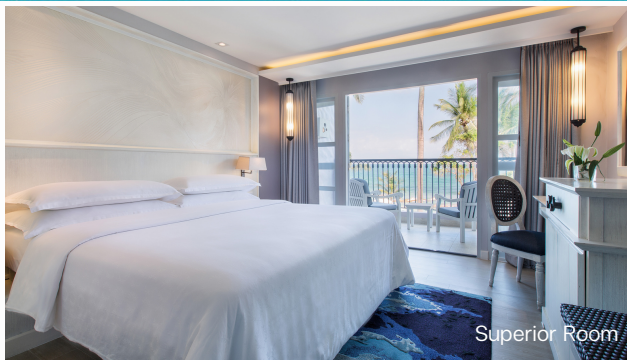

Family Getaway 3D2N

Free daily breakfast for 2 Adults + 2 Children

Free 2 glasses of Signature Cocktails

Free access to Stars Kids Club

Free round-trip airport transfer (Hotel-Samui Airport)

Free 30 minutes Head and Shoulder Massage one time per stay for 2 adults

1 Sep 23 - 21 Dec 23

12,999 /Package

3 Jan 24 - 31 Mar 24

14,999 /Package

1 Apr 24 - 30 Jun 24

13,999 /Package

Remark: This promotion applies to 2 adults + 2 children (0-11 years old) only

All Inclusive Sapphire 4D3N

Stay in Superior Room

Full board

Selected during meals non-alcoholic beverages

Free round-trip airport transfer (Hotel-Samui Airport)

Daily resort activities

Daily 1 hour Thai Massage

1 Sep 23 - 21 Dec 23

20,900 /Package

3 Jan 24 - 31 Mar 24

24,000 /Package

1 Apr 24 - 30 Jun 24

22,500 /Package

Extra Person/Bed

Additional Child 4-11 years (Sharing bed) 1,000.-/night

Additional Child 4-11 years (Sofa bed) 1,900.-/night

Additional Adult 12 years and above (Rollaway bed) 3,100.-/night

Remark: When accommodating more than 2 people in the All Inclusive Sapphire package requires an upgrade to the next room category with an additional charge.

Terms & Conditions

- Accommodation is subjected to availability upon reservation.
- This promotions cannot be combined with any other offers or promotions/cash voucher
- Rate is applicable for 2 guests only. Additional charges will be applied for third person or child.
- Rate is net inclusive of applicable government taxes and service charge.
- The original voucher must be presented upon arrival. In absence of proof, Best Available Rate will be charged at check-in.
- The voucher, benefits & privilege cannot be exchanged/ redeemed or returned into cash.
- Resort credit can only be used for food and beverage & spa and applicable to regular menu prices.
- This promotion applies until 30 June 2024 only.

*Long weekend requires minimum 2 consecutive nights with additional fee of THB 500 net per room per night

Period: 13-15 Oct 23, 21-23 Oct 23, 1-5 Dec 23, 8-11 Dec 23, 2-12 Feb 24, 28 Mar - 1 Apr 24, 12-15 Apr 24, 4-6 May 24 and 1-3 Jun 24