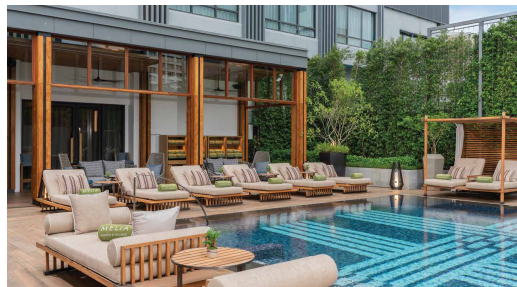

Booking period: 24 - 27 August 2023 | Stay period: 24 August 2023 – 31 March 2024

Blackout Dates: 7 – 9 September, 25 – 28 November, 22 December 2023 – 5 January 2024

For more information and reservations:

- @meliachiangmai
- reservation.chiangmai@melia.com
- +66 (0) 52 090 699

Meliá Chiang Mai

46, 48 Charoenprathet Road, Chang Khlan, Mueang, Chiang Mai 50100 Thailand
www.melia.com

BELONGING MEANS ENJOYING
EXCLUSIVE OFFERS
JOIN NOW!

MELIÁ
REWARDS